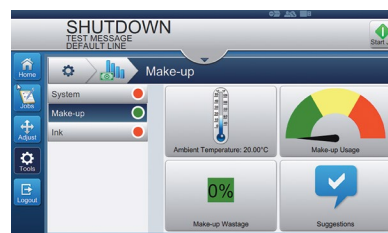

Increase uptime and productivity

Improve your operations with Videojet OPTIMiZE™ and MAXIMiZE™ diagnostic capabilities. And with features such as a make-up reserve tank, extended intervals between printhead cleanings, auto-rinse, and more, you'll experience fewer operator interactions and reduced downtime.