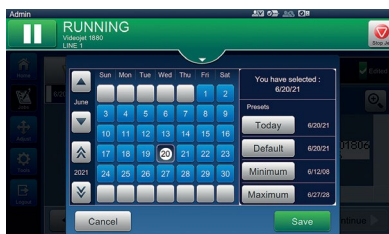

Continuous Inkjet Printers

Videojet SIMPLICiTY™

Smart printing made easy

Keep your operators focused on production with the minimal touch design of SIMPLiCiTY™

Videojet SIMPLiCiTY is a smart, tablet-inspired interface for the Videojet 1240/1280, 1580 and 1880 continuous inkjet printers. It features flat menu structures that provide highly intuitive navigation – familiar to all users. Its minimal touch design reduces printer interactions, removing non-essential work and allowing fewer chances for mistakes.