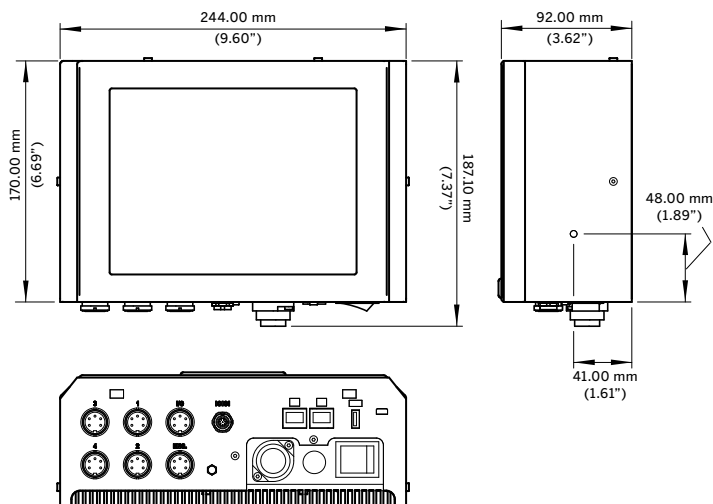

Data Interface

RS232, Ethernet, USB memory stick support, Text Communications Protocols

Controller Dimensions

9.6" (244mm) long
3.6" (92mm) wide
6.7" (170mm) high
Dimensions exclude printhead, accessory cables and power supply connections

Printhead Dimensions

Four printhead options are available with different dimensions to meet line integration requirements. The following dimensions are for the Standard Blue printhead:
4.5" (115 mm) long
4.3" (110 mm) high
2.4" (60 mm) wide (at rub plate)
Dimensions exclude cartridge and cable connections
Red, Green, and Gold printhead dimensions vary in length and height from Blue printhead

Temperature Range

41°F to 113°F (5°C to 45°C)

Electrical Requirements

100-240 VAC 50/60Hz

Approximate Weight (Controller)

7.0lbs (3.2kgs)

CERTIFIED
ISO 9001
DOCUMENTED QUALITY

Controller