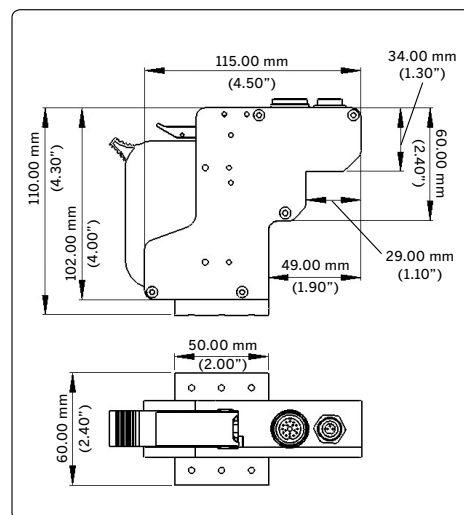

Standard Blue Printhead