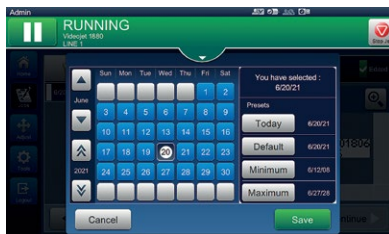

Continuous Inkjet Printers

Videojet SIMPLICiTY™

Smart printing made easy

Keep your operators focused on production with the minimal touch design of SIMPLiCiTY™

Videojet SIMPLiCiTY is a smart, tablet-inspired interface for the Videojet 1280, 1580 and 1880 continuous inkjet printers. It features flat menu structures that provide highly intuitive navigation – familiar to all users. Its minimal touch design reduces printer interactions, removing non-essential work and allowing fewer chances for mistakes.